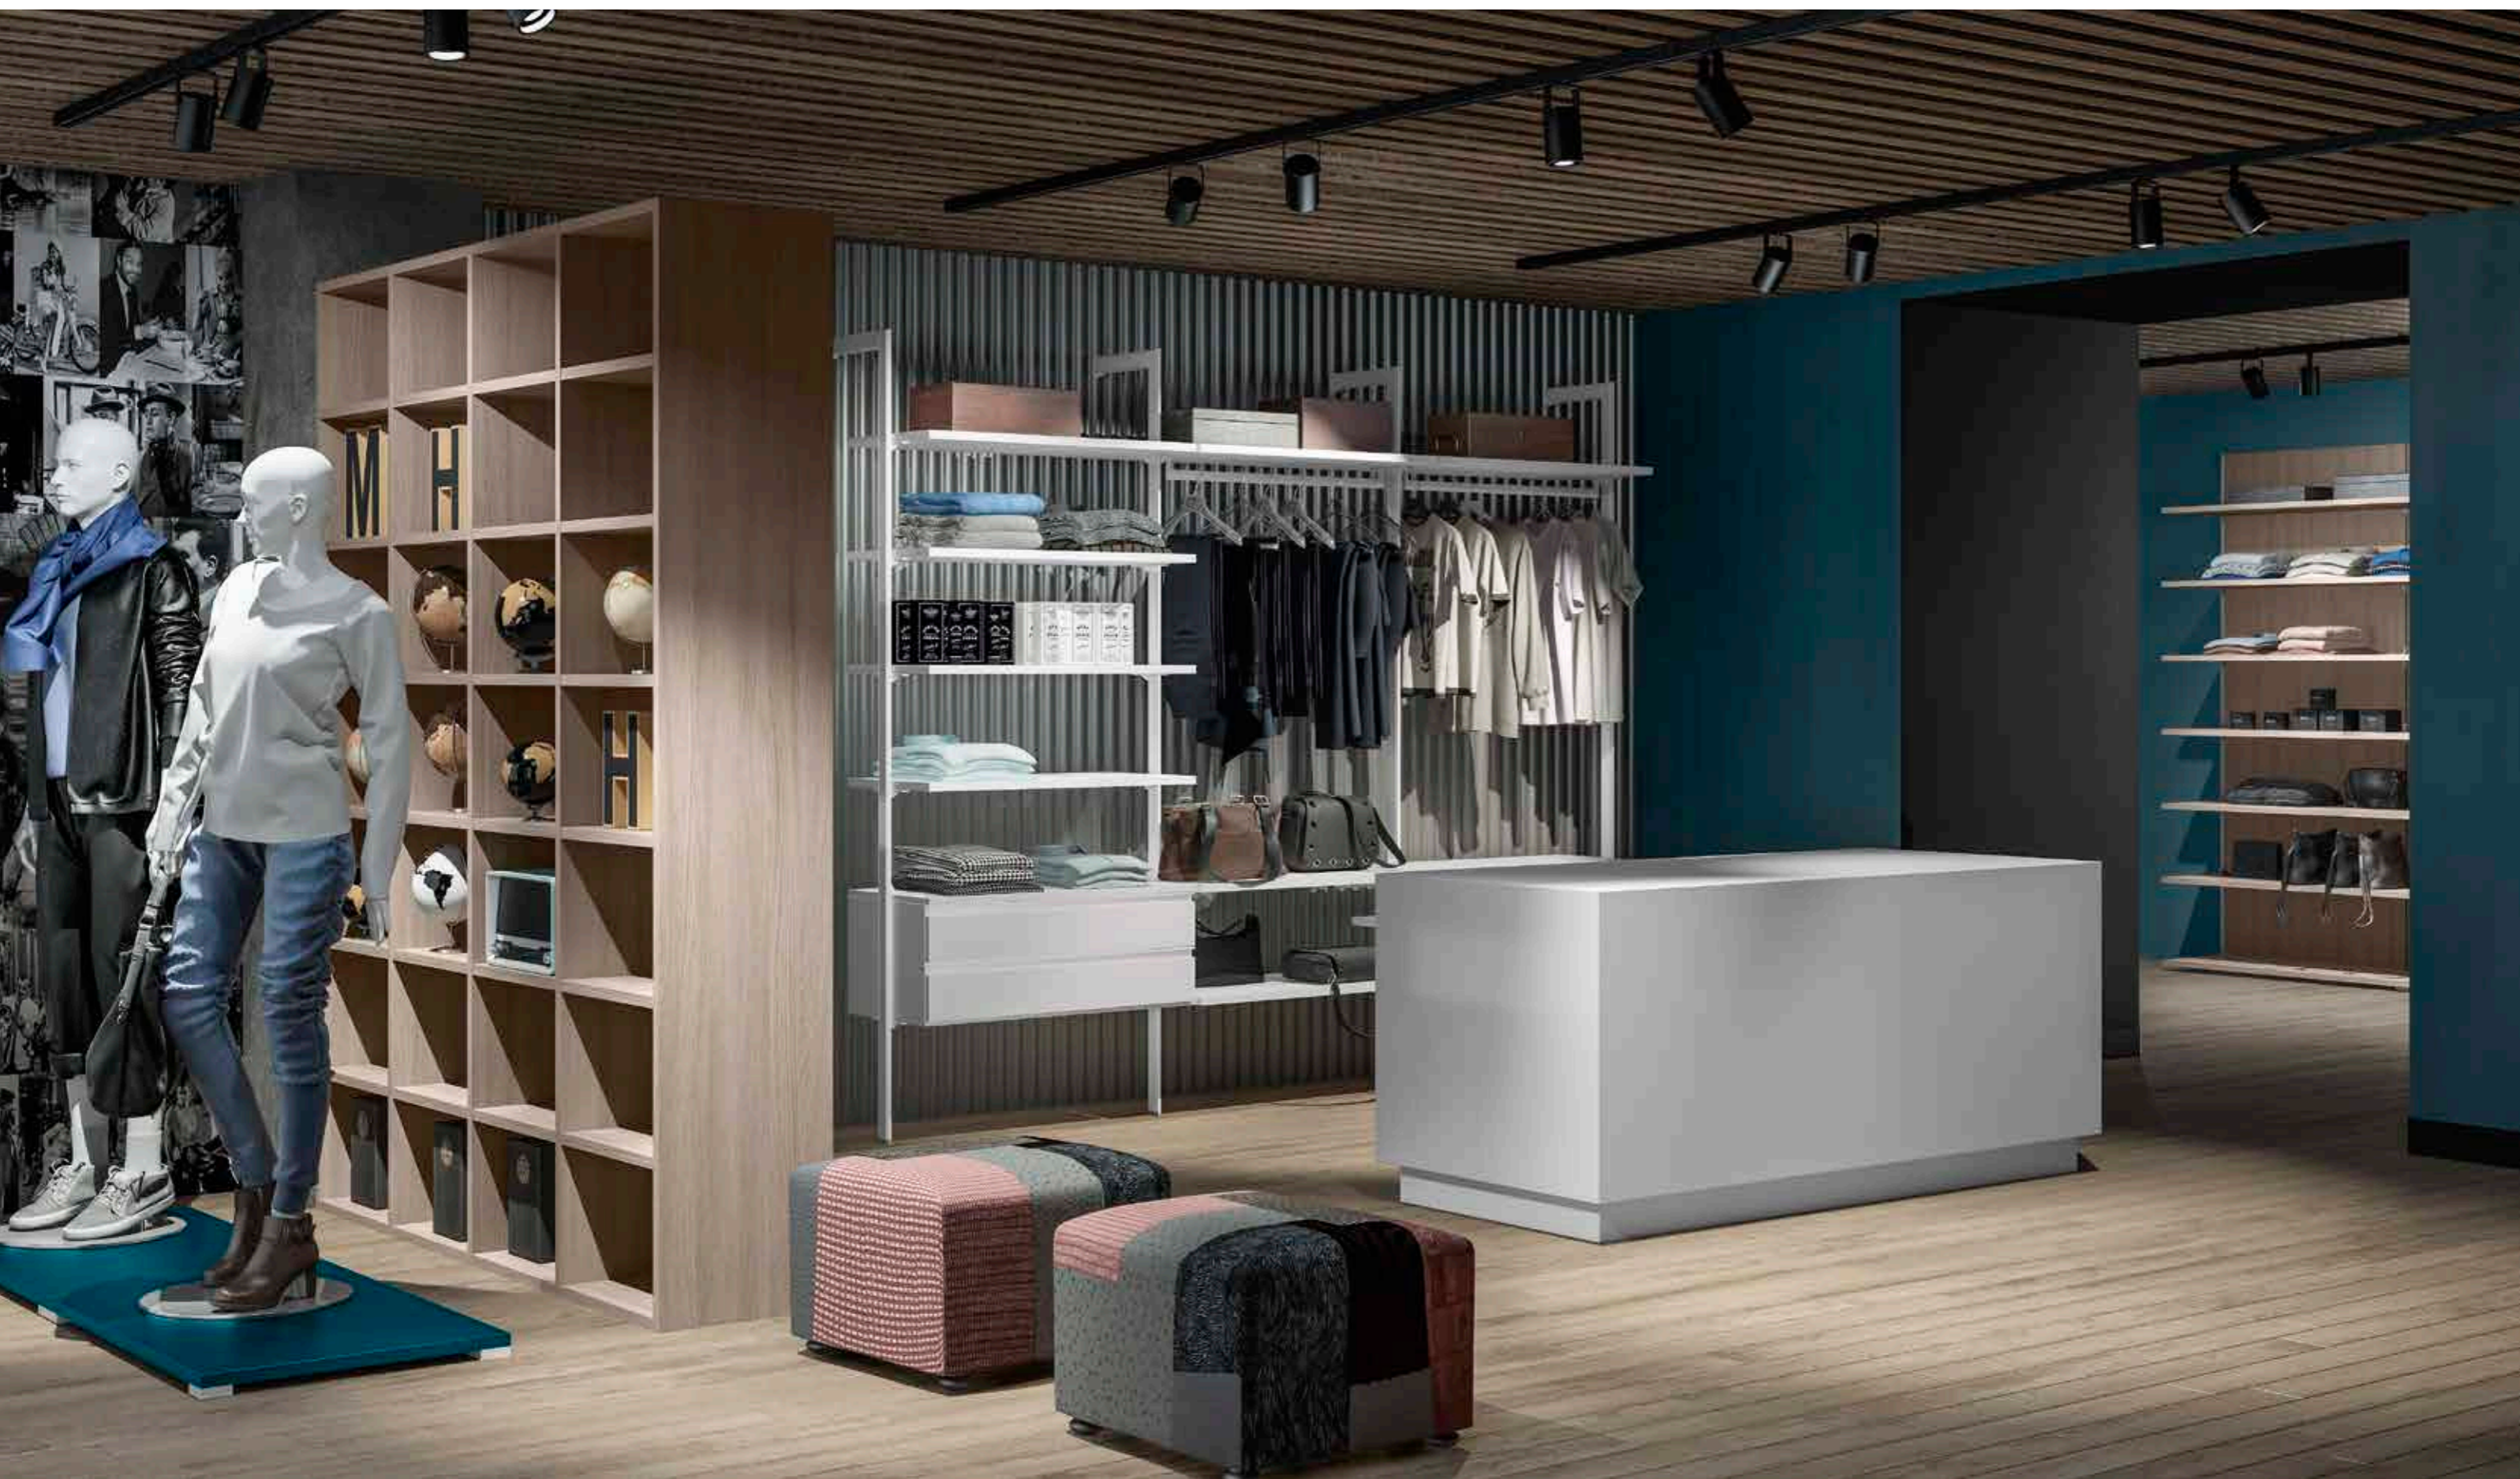

RETAIL /01
CABINA EUREKA
L 2764 P 438 H 2253 cm.
LIBRERIA BIFACCIALE
L 1825 P 416 H 2253 cm.

EUREKA WALK-IN WARDROBE
W 2764 D 438 H 2253 cm.
DOUBLE-SIDED BOOKCASE
W 1825 D 416 H 2253 cm.