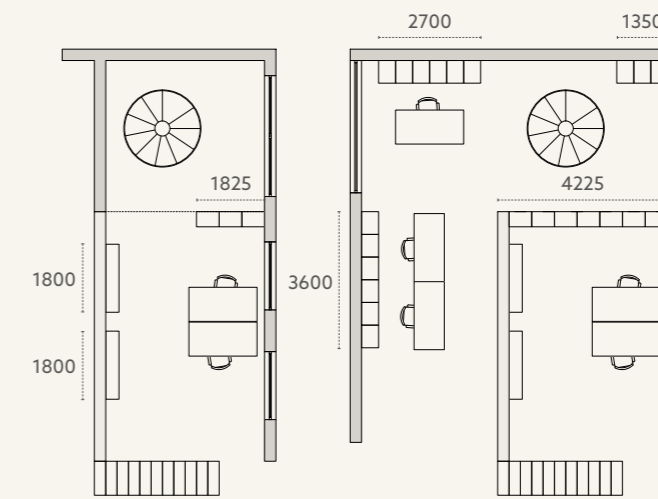

WARDROBE W 1350 D 595 H 2573 cm.
WALL BOISERIE H 2573 cm.

HOTEL /01
 LETTO TIME ECOPELLE PERLA 04
 L 1780 P 2090 H 1050 cm.
 COMODINI RIPIANO IN VETRO
 L 521 P 438 H 360 cm.

BED ECOLEATHER PERLA 04
 W 1780 D 2090 H 1050 cm.
 BEDSIDE TABLES WITH GLASS SHELF
 W 521 D 438 H 360 cm.

EUREKA WALK-IN WARDROBE
W 2764 D 438 H 2253 cm.
DOUBLE-SIDED BOOKCASE
W 1825 D 416 H 2253 cm.

RETAIL /01

CABINA EUREKA H 2253 cm.

> A DESTRA

CABINA WALL L 4596 P 494 H 2253 cm.

EUREKA WALKING WARDROBE H 2253 cm.

> TO THE RIGHT

WALL WALK-IN WARDROBE W 4596 D 494 H 2253 cm.

RETAIL /01
LIBRERIA INFINITY
L 2725 P 339 H 2253 cm.

INFINITY BOOKCASE
W 2725 D 339 H 2253 cm.

Colour Combinations

- 1.1 › Scrivitoio Desk
/ Desk office
- 1.2 › Libreria Bifacciale
/ Double-sided bookcase
- 1.3 › Libreria Bifacciale
/ Double-sided bookcase
- 1.4 › Scrivania Arco
/ Arco desk

DESK OFFICE W 1800 D 780 H 765 cm.
BOOKCASE TH.18 WITH LOCK
W 3600 D 435 H 2253 cm.
BOOKCASE TH.18 W 2700 D 435 H 2253 cm.

OFFICE /01
LIBRERIA BIFACCIALE
L 1825 P 416 H 2893 cm.

DOUBLE-SIDED BOOKCASE
W 1825 D 416 H 2893 cm.